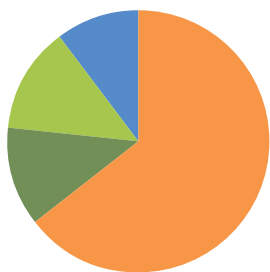

MALHEUR COUNTY

FORESTLAND OWNERSHIP

64%	FEDERAL	50%
12%	LARGE PRIVATE	0%
13%	SMALL PRIVATE	0%
10%	STATE AND OTHER PUBLIC	50%
0%	TRIBAL	0%

TIMBER HARVEST BY OWNER

LAND AREA (thousands of acres)

Total Land	6,328
Total Forestland	98