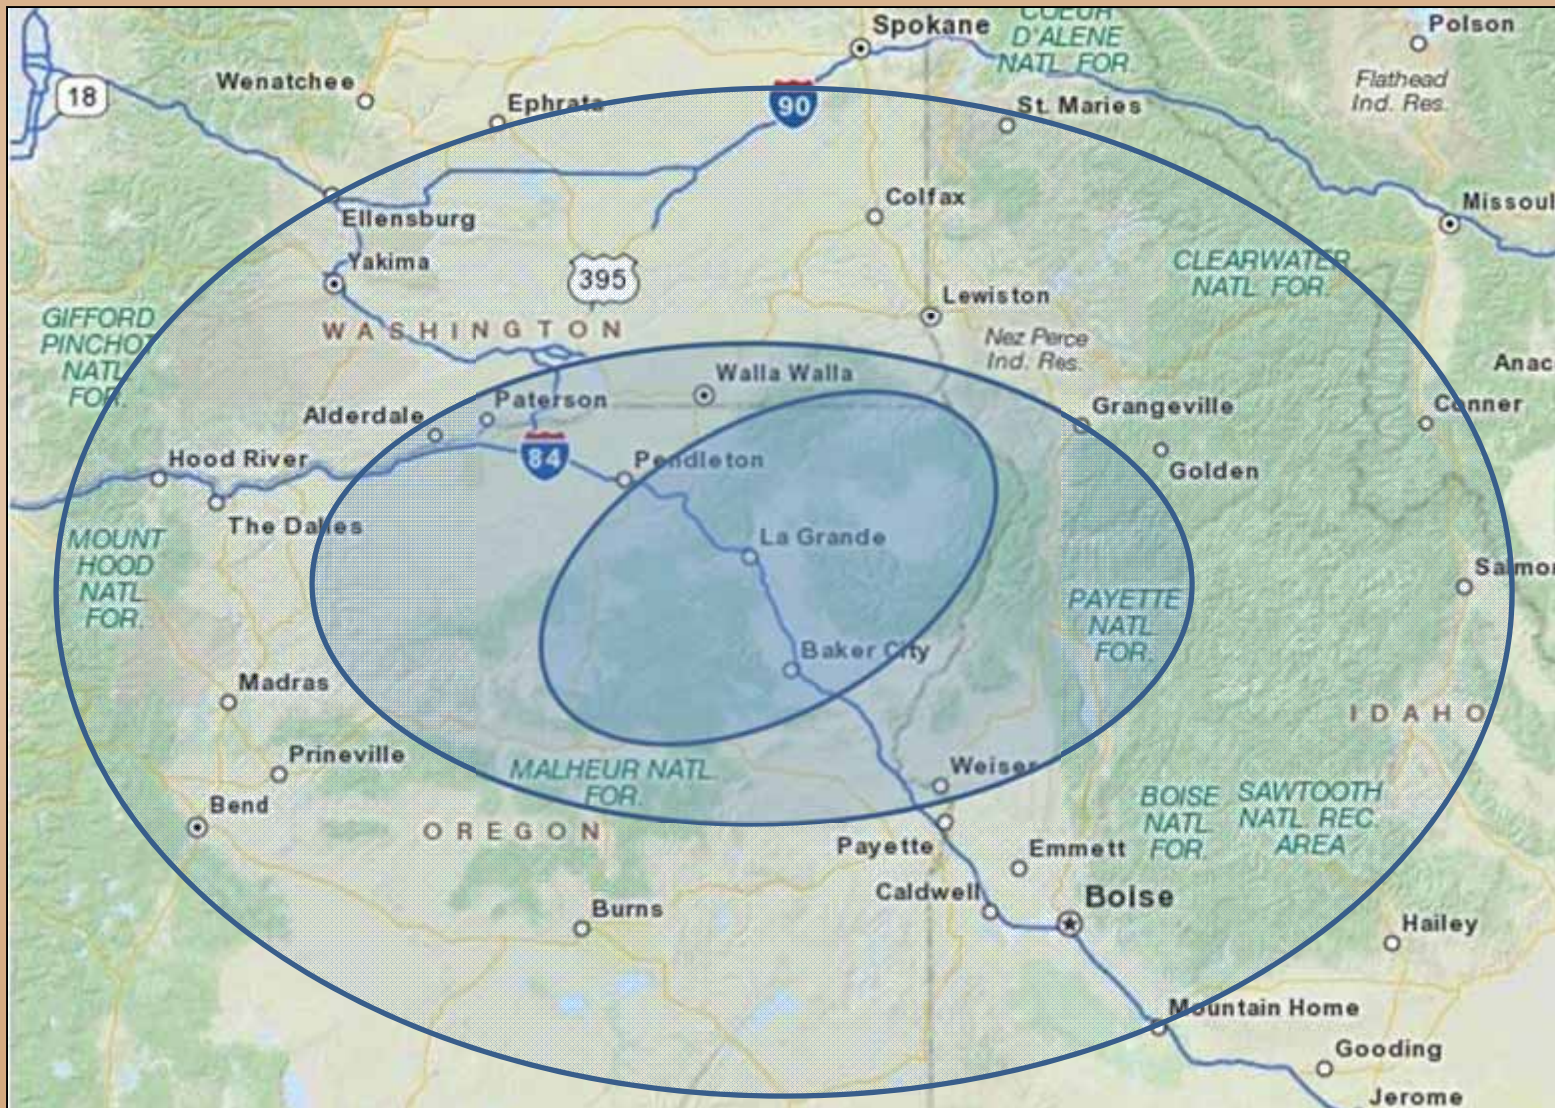

Boise Cascade

Boise Cascade in NEO

Lindsay Warness

Forest Policy Analyst

Boise Cascade, Inland Region

Boise Cascade

Boise Cascade Inland

People, Preparation, Flexibility

Boise Cascade

Current Milling Capacity NEO

Boise Cascade

Historic Boise Timber Purchase (2008-2016)

Historic Boise Timber Purchase Breakdown (2008-2016)

Boise Cascade

Log Supply - Procurement

Operating Circle: \approx 500 miles