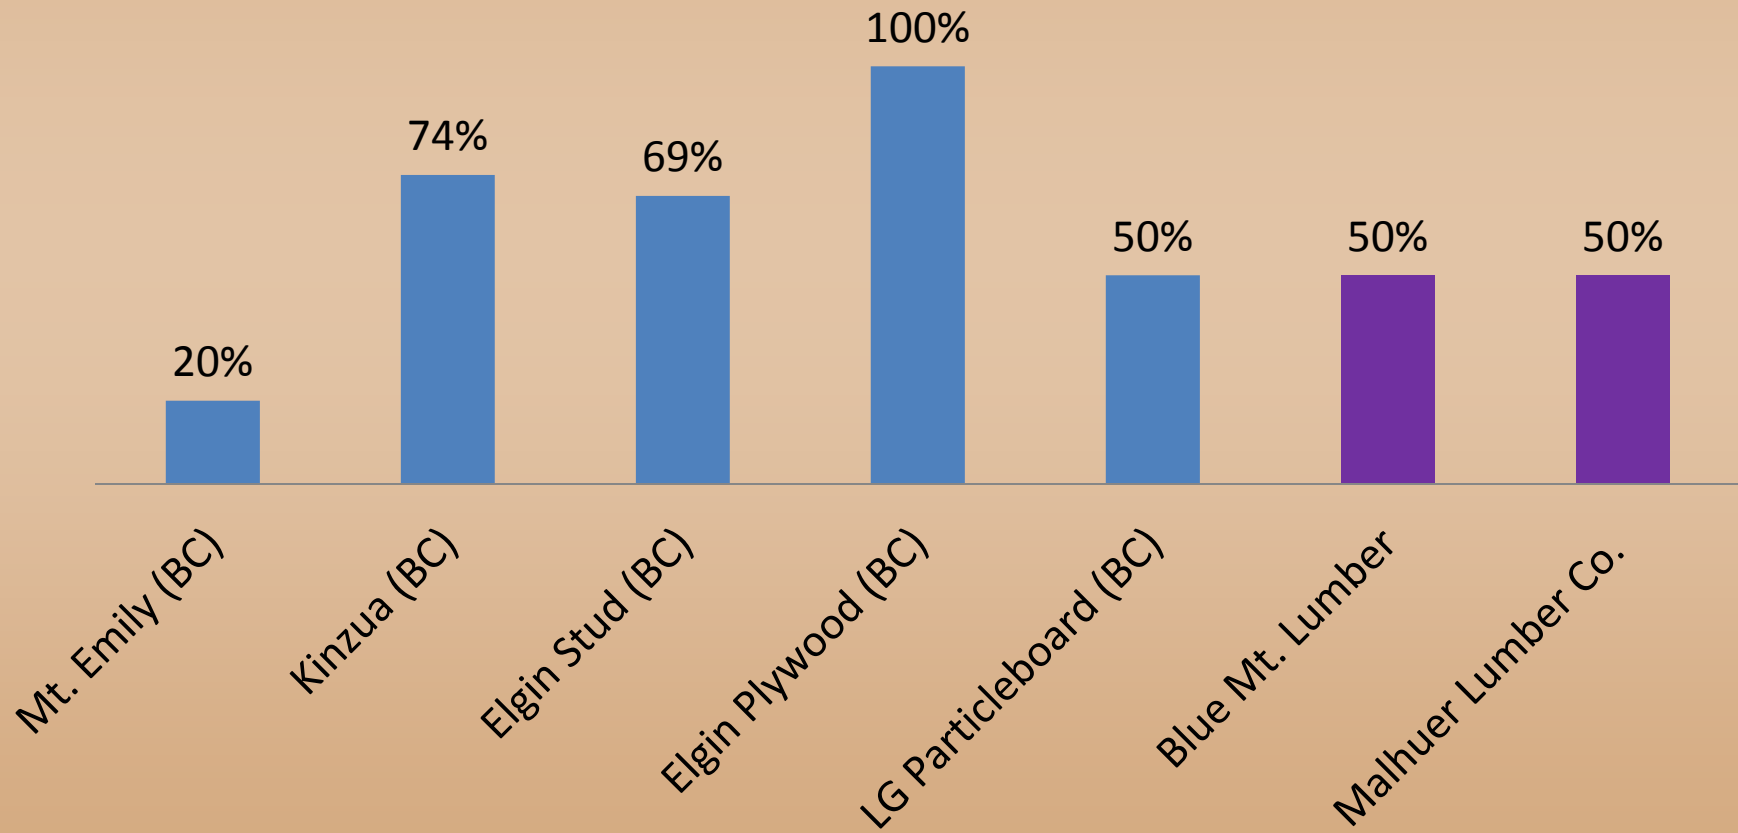

Boise Cascade

Boise Cascade in NEO

Lindsay Warness

Forest Policy Analyst

Boise Cascade, Inland Region

Boise Cascade

Boise Cascade Inland

People, Preparation, Flexibility

Boise Cascade

Current Milling Capacity NEO

Boise Cascade

Historic Boise Timber Purchase (2008-2016)

Historic Boise Timber Purchase Breakdown (2008-2016)

Boise Cascade

Log Supply - Procurement

Operating Circle: \approx 500 miles