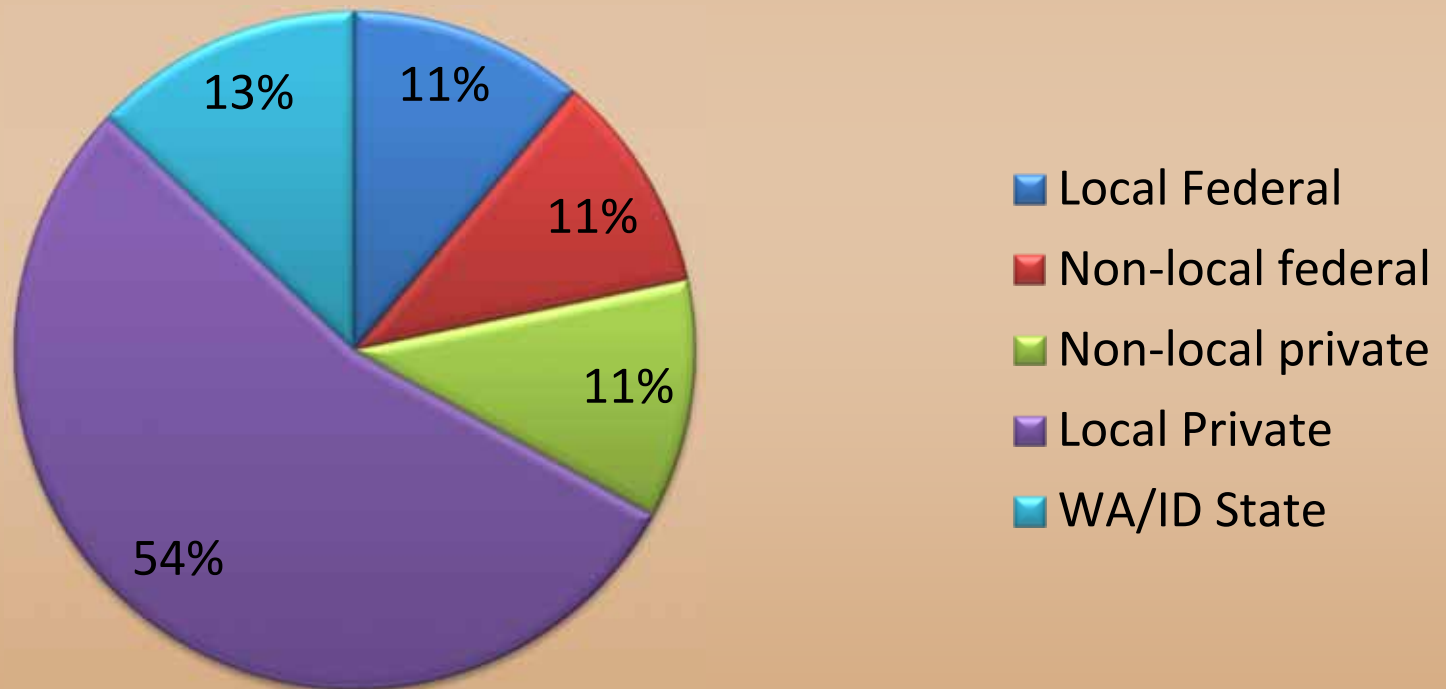

Boise Cascade

Current Milling Capacity NEO

Boise Cascade

Historic Boise Timber Purchase (2008-2016)

Historic Boise Timber Purchase Breakdown (2008-2016)

Boise Cascade

Log Supply - Procurement

Operating Circle: \approx 500 miles